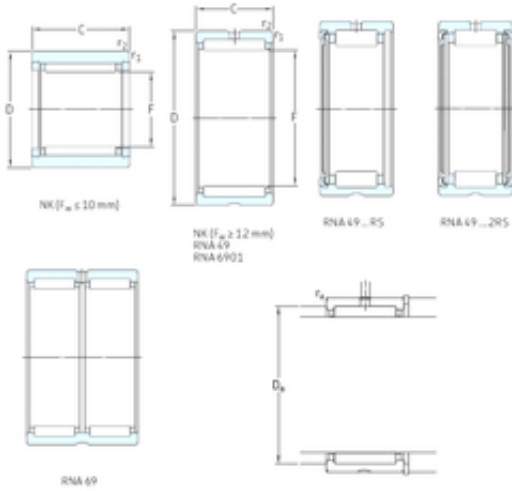

Shandong Zhongyue Precision Bearing C...

SKF NK6/12TN needle roller bearings

Bearing No. NK6/12TN

Size	6x12x12 mm
Bore Diameter	6 mm
Outer Diameter	12 mm
Width	12 mm
Fw	6 mm
D	12 mm
C	12 mm
Weight	0,0057 Kg
Basic dynamic load rating (C)	3,3 kN
Basic static load rating (C0)	3,2 kN
Fatigue load limit (Pu)	0,345
Reference speed	34000 r/min

NK6/12TN Bearing 2D drawings and 3D CAD models