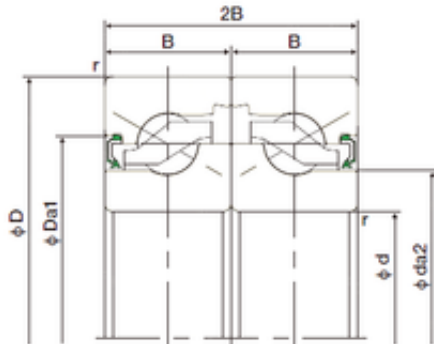

Shandong Zhongyue Precision Bearing C...

17 mm x 47 mm x 15 mm NACHI 17TAB04DF-2NK thrust ball bearings

Bearing No. 17TAB04DF-2NK

17TAB04DF-2NK Bearing 2D drawings and 3D CAD models

Size	17x47x15 mm
Bore Diameter	17 mm
Outer Diameter	47 mm
Width	15 mm
d	17 mm
D	47 mm
B	15 mm
C	15 mm
Angle (°)	60 °
r min.	1 mm
r1 min.	0.6 mm
2B	30 mm
Weight	0.13 Kg
Basic dynamic load rating (C)	25,9 kN
Basic static load rating (C0)	32 kN
Enclosure	Double Seal
Bore Type	Cylindrical Bore
Configuration	Double Row
Bore Size	17 mm
Outside Diameter	47 mm
Width	15 mm
Fillet Radius/Chamfer	1 mm
r1	0.6 mm
Dynamic Load Rating	5,800 N
Static Load Rating	7,200 N

Shandong Zhongyue Precision Bearing C...

Starting Torque - Grease Lubrication	15 N · cm
Da1	35 mm
Da2	41.9 mm
da1	33.7 mm
da2	26.8 mm