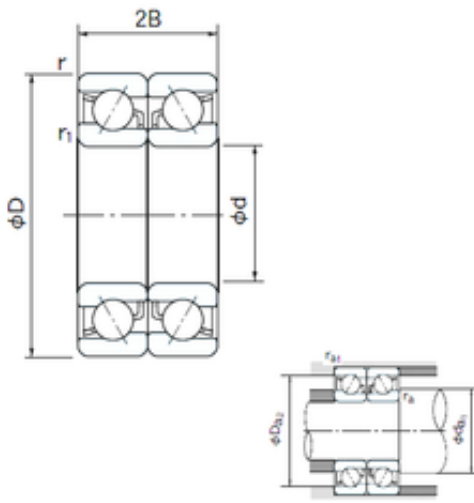

## Shandong Zhongyue Precision Bearing C...

7217DB Bearing 2D drawings and 3D CAD models

85 mm x 150 mm x 28 mm NACHI 7217DB  
angular contact ball bearings

Bearing No. 7217DB

Size	85x150x28 mm
Bore Diameter	85 mm
Outer Diameter	150 mm
Width	28 mm
d	85 mm
D	150 mm
B	28 mm
C	28 mm
Angle ( ° )	30 °
a	19.9 mm
r min.	2 mm
r1 min.	1 mm
2B	56 mm
da min.	91 mm
Da max.	144 mm
ra max.	1 mm
Weight	1.87 Kg
Basic dynamic load rating (C)	167 kN
Basic static load rating (C0)	179 kN
(Grease) Lubrication Speed	3000 r/min
Bore Type	Cylindrical Bore
Enclosure	Open
Configuration	Duplex
Bore Size	85 mm
Outside Diameter	150 mm

## Shandong Zhongyue Precision Bearing C...

Width	28 mm
Fillet Radius/Chamfer	2 mm
r1	1 mm
Dynamic Load Rating	167,000 N
Static Load Rating	179,000 N
Limiting Speed - Grease	3,000 rpm
Limiting Speed - Oil	4,000 rpm
da1 (min)	95 mm
da2 (min)	91 mm
Da1 (max)	140 mm
Da2 (max)	144 mm
ra (max)	2 mm
ra1 (max)	1 mm