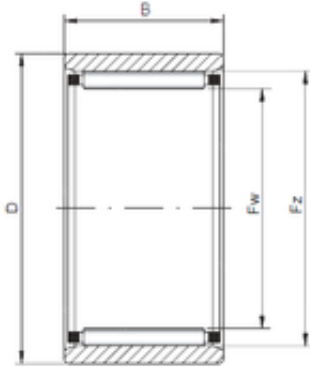

## Shandong Zhongyue Precision Bearing C...

55 mm x 68 mm x 20 mm ISO RNAO55x68x20  
cylindrical roller bearings

Bearing No. RNAO55x68x20

Size	55x68x20 mm
Bore Diameter	55 mm
Outer Diameter	68 mm
Width	20 mm
d	55 mm
Fw	55 mm
D	68 mm
Ew	60 mm
B	20 mm
C	20 mm

RNAO55x68x20 Bearing 2D drawings and 3D CAD models