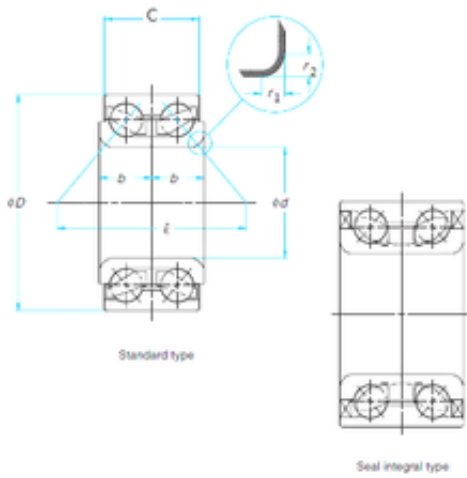

## Shandong Zhongyue Precision Bearing C...

32 mm x 72 mm x 45 mm FAG FW9150 angular contact ball bearings

Bearing No. FW9150

Size	32x72x45 mm
Bore Diameter	32 mm
Outer Diameter	72 mm
Width	45 mm
d	32 mm
D	72 mm
B	45 mm
C	45 mm

FW9150 Bearing 2D drawings and 3D CAD models