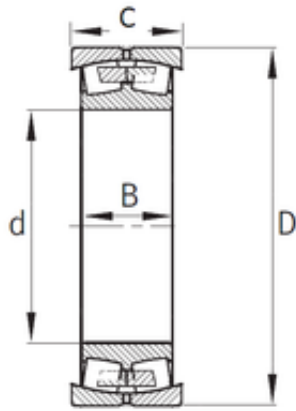

Shandong Zhongyue Precision Bearing C...

110 mm x 180 mm x 69 mm FAG 534176
spherical roller bearings

Bearing No. 534176

Size	110x180x69 mm
Bore Diameter	110 mm
Outer Diameter	180 mm
Width	69 mm
d	110 mm
D	180 mm
B	69 mm

534176 Bearing 2D drawings and 3D CAD models